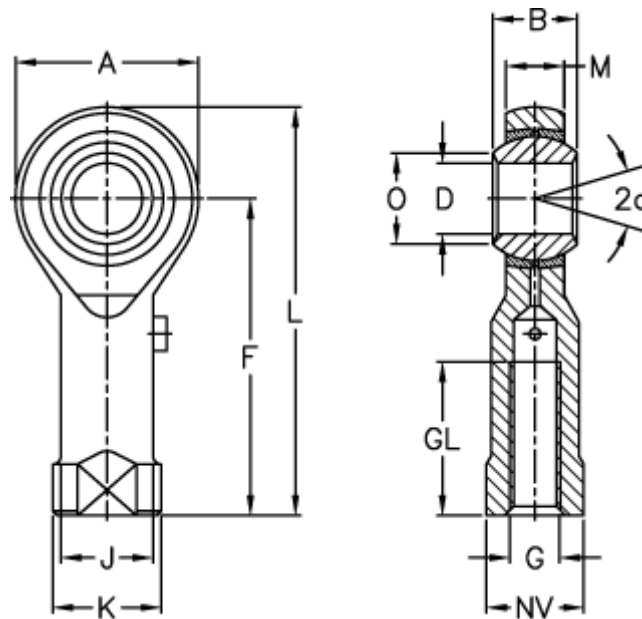

Article number: 54301428
 Description: LDK Rod end PHS 28L
 Threaded left

Measures

A	= 66	J	= 37.0
a (degrees)	= 15	K	= 46
B	= 35	L	= 136
D	= 28	M	= 25.00
Dynamic load C (kN)	= 46.0	NV	= 41
F	= 103	O	= 32.29
g	= M27x2	Static load C0 (kN)	= 75.0
GL	= 53	Weight (g)	= 950.0